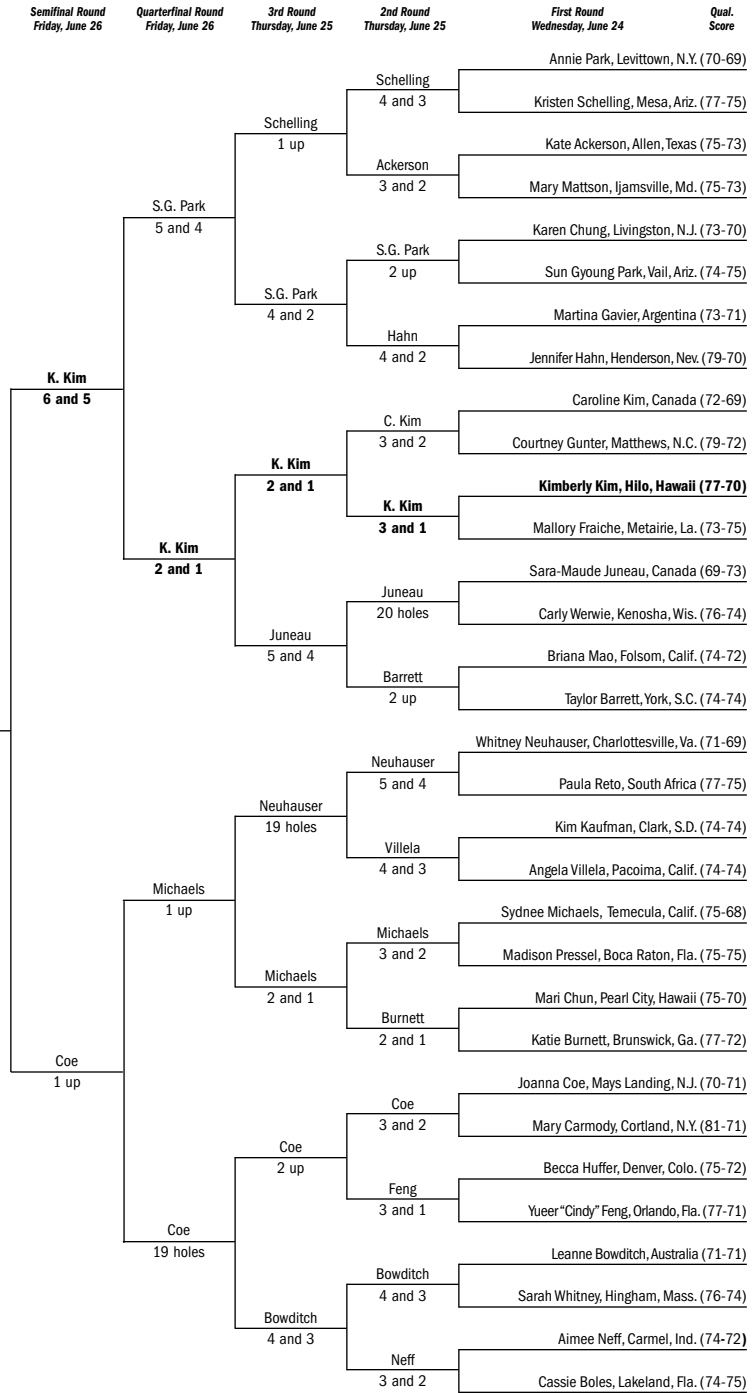

June 22-27, 2009, Red Tail Golf Club, Devens, Mass.